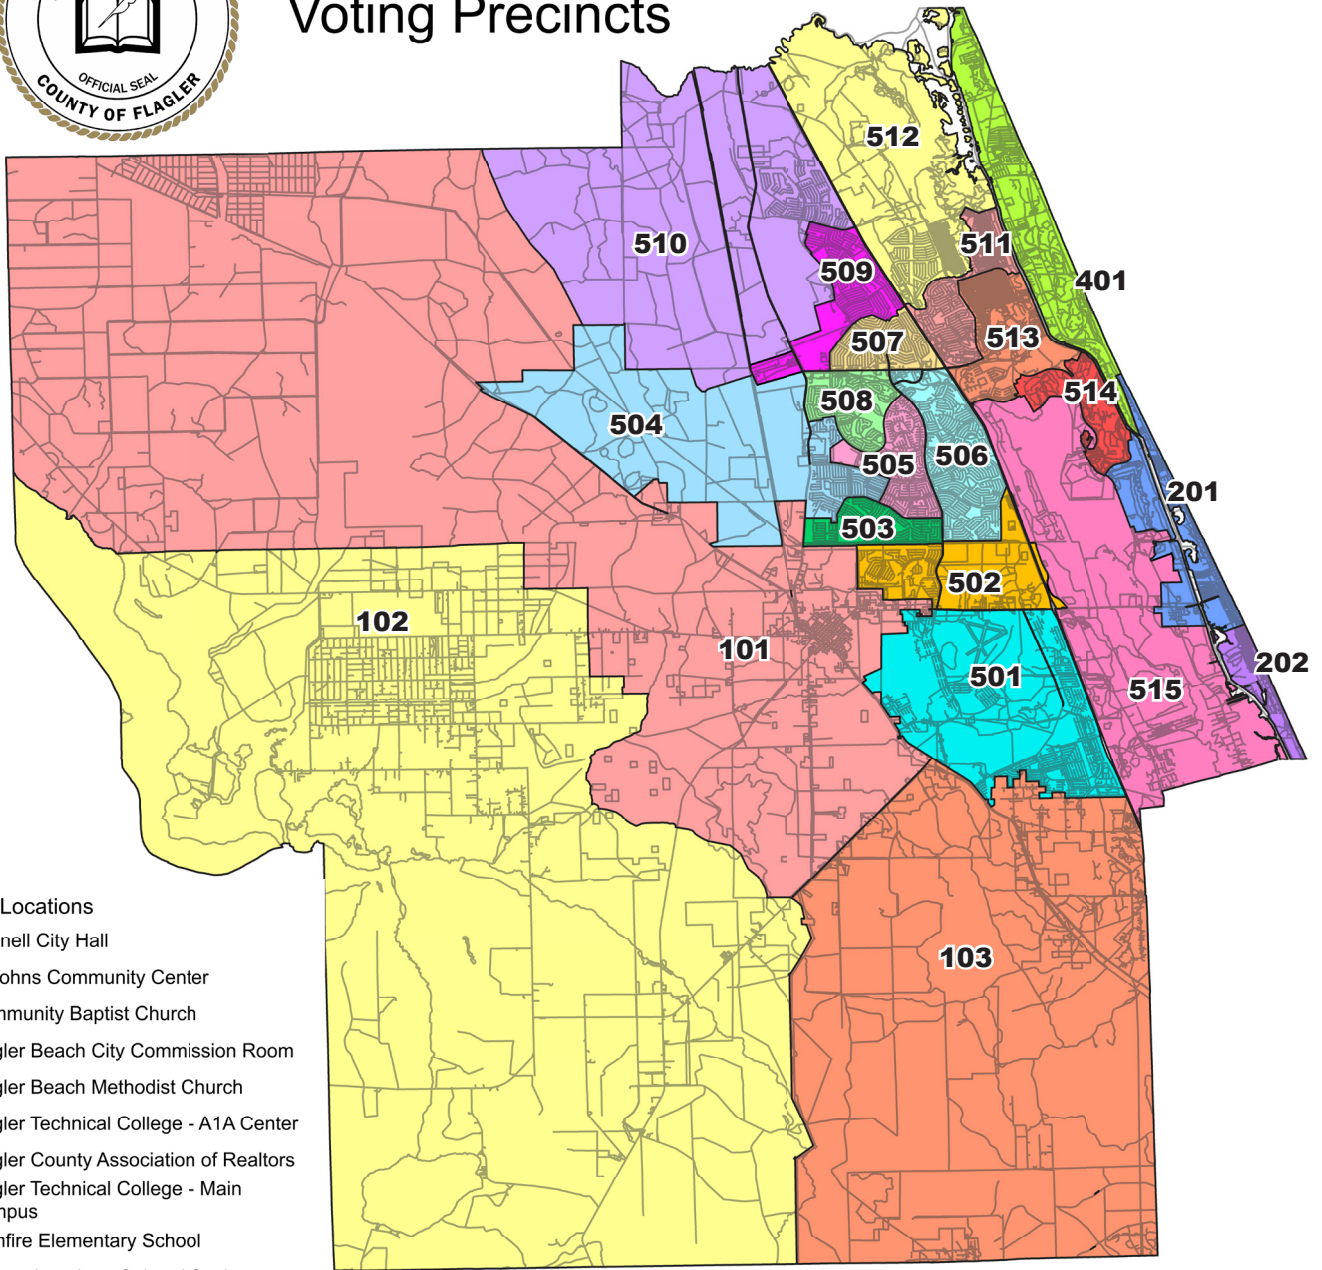

2022 Flagler County Voting Precincts

Voting Locations

- 101** Bunnell City Hall
- 102** St Johns Community Center
- 103** Community Baptist Church
- 201** Flagler Beach City Commission Room
- 202** Flagler Beach Methodist Church
- 401** Flagler Technical College - A1A Center
- 501** Flagler County Association of Realtors
- 502** Flagler Technical College - Main Campus
- 503** Rymfire Elementary School
- 504** African American Cultural Society
- 505** Palm Coast Bible Church
- 506** Wadsworth Multi-Purpose Room
- 507** Flagler County Public Library
- 508** Shepherd of the Coast Lutheran Church
- 509** Parkview Baptist Church
- 510** Belle Terre Elementary School
- 511** VFW Post #8696
- 512** Matanzas High School
- 513** Palm Coast Community Center
- 514** Grand Haven Village Center
- 515** Old Kings Elementary School

ALL MAPS PRODUCED BY THE FLAGLER COUNTY SUPERVISOR OF ELECTIONS OFFICE ARE FOR REFERENCE USE ONLY. MAPS PROVIDED ARE DERIVED FROM MULTIPLE SOURCES WITH VARYING LEVELS OF ACCURACY.

THE FLAGLER COUNTY SUPERVISOR OF ELECTIONS OFFICE DISCLAIMS ANY RESPONSIBILITY FOR THE ACCURACY OR COMPLETENESS OF ANY MAP SHOWN.